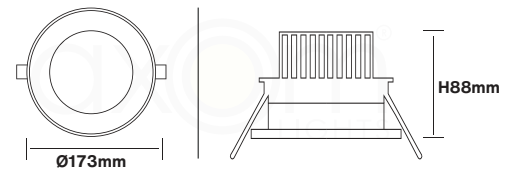

LUMINAIRE- SPECIFICATION SHEET

DOWNLIGHT- RECESSED

OCTO -

AX.DRW.8028.30

Description

Octo is designed by Axom Lights, offering a perfect blend of elegance and functionality. Available in sophisticated White and Black finishes, this recessed downlight ensures optimal illumination for any space. Its sleek design seamlessly integrates into modern interiors, providing a minimalist yet impactful lighting solution with high performance and durability, making it ideal for both residential and commercial applications. With energy-efficient technology, it not only enhances your ambiance but also reduces energy costs.

Technical Specifications

Code	: AX.DRW.8028.30
Technical Region	: 220V-240V/50Hz-60Hz
LED Chip	: Cree COB
Wattage	: 30W
Luminaire Efficiency	: 95lm/W
Colour Deviation	: <3 SDCM
Lumen Maintenance	: L80/B10≤50000h
LED Failure Rate	: 0.1%≤50000h
LMF	: D
Energy Efficiency Class	: A+
Color Rendering Index	: >90
Power Factor	: 0.9
Ingress Protection Code	: IP40
Impact Protection Code	: IK02

Driver
 Type: Constant Current
 Standard: Non Dimmable
 Optional: 10-1/0V, DALI, TRIAC

Finishes: |  Beam Angle°: 40°

Dimensions(mm)

Mounting- Ceiling Recessed

Correlated Color Temperature(CCT)

3000°K 4000°K
 6000°K