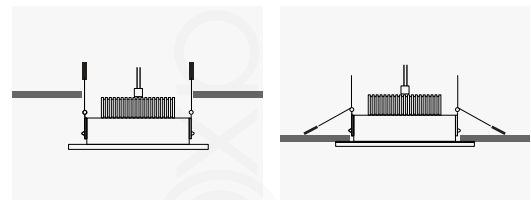

LUMINAIRE- SPECIFICATION SHEET

DOWNLIGHT- RECESSED

OCTO -

AX.DRW.8028.30

Description

Octo is designed by Axom Lights, offering a perfect blend of elegance and functionality. Available in sophisticated White and Black finishes, this recessed downlight ensures optimal illumination for any space. Its sleek design seamlessly integrates into modern interiors, providing a minimalist yet impactful lighting solution with high performance and durability, making it ideal for both residential and commercial applications. With energy-efficient technology, it not only enhances your ambiance but also reduces energy costs.

Technical Specifications

Code	: AX.DRW.8028.30
Technical Region	: 220V-240V/50Hz-60Hz
LED Chip	: Cree COB
Wattage	: 30W
Luminaire Efficiency	: 95lm/W
Colour Deviation	: <3 SDCM
Lumen Maintenance	: L80/B10≤50000h
LED Failure Rate	: 0.1%≤50000h
LMF	: D
Energy Efficiency Class	: A+
Color Rendering Index	: >90
Power Factor	: 0.9
Ingress Protection Code	: IP40
Impact Protection Code	: IK02

Driver
 Type: Constant Current
 Standard: Non Dimmable
 Optional: 10-1/0V, DALI, TRIAC

Finishes: |  Beam Angle°: 40°

Dimensions(mm)

Mounting- Ceiling Recessed

Correlated Color Temperature(CCT)

3000°K 4000°K
 6000°K