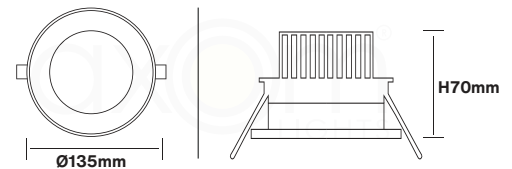

### Technical Specifications

Code	: AX.DRW.8028.20
Technical Region	: 220V-240V/50Hz-60Hz
LED Chip	: Cree COB
Wattage	: 20W
Luminaire Efficiency	: 95lm/W
Colour Deviation	: <3 SDCM
Lumen Maintenance	: L80/B10≤50000h
LED Failure Rate	: 0.1%≤50000h
LMF	: D
Energy Efficiency Class	: A+
Color Rendering Index	: >90
Power Factor	: 0.9
Ingress Protection Code	: IP40
Impact Protection Code	: IK02

### Dimensions(mm)