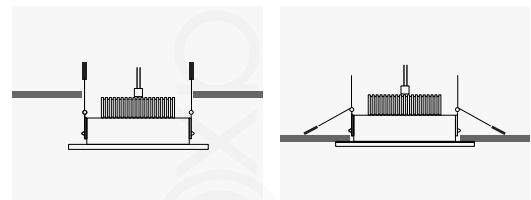

Mounting- Ceiling Recessed

Correlated Color Temperature(CCT)

3000°K ☐ 4000°K ☐
6000°K ☐