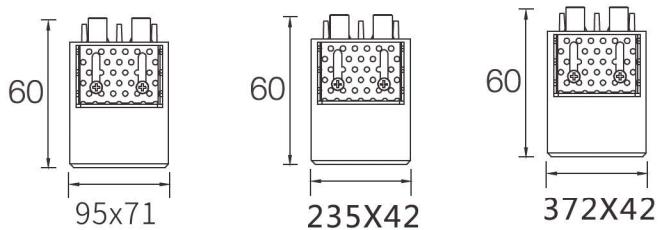

Dimensions

Product Data

Technical Region: 220V-240V/50Hz-60Hz
 LED Chip: Osram
 Wattage: 11W, 13W, 24W
 Luminaire Efficiency: 95lm/W
 Colour deviation: <3 SDCM
 Lumen maintenance: L80/B10 ≤ 50000h
 LED failure rate: 0.1% ≤ 50000h
 Energy efficiency class : A+
 Color Rendering Index: >90
 Power Factor: 0.9
 Ingress protection code : IP20
 Mech. impact protection code : IK02

Driver
 Type: Constant Current
 Standard : Non Dimmable
 Optional: 0/1-10V, DALI, TRIAC

Beam Angle

Color Temperature

TOWA

- by AXOM LIGHTS

AX.DRW.36975

Towa is designed and developed by Axom lights Italy. Made with die-cast aluminum which provides high thermal conductivity. Uses international top LED chip. This downlight is specifically designed to reduce glare and provide balanced, comfortable lighting. More than 50,000 hours life span.