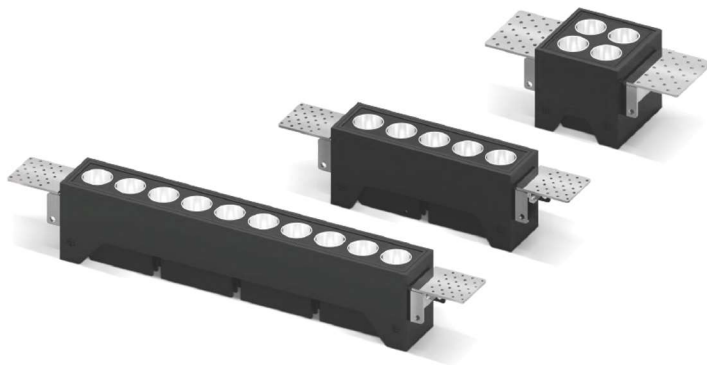

Dimensions

Product Data

Technical Region: 220V-240V/50Hz-60Hz
 LED Chip: Osram
 Wattage: 11W, 13W, 24W
 Luminaire Efficiency: 95lm/W
 Colour deviation: <3 SDCM
 Lumen maintenance: L80/B10 ≤ 50000h
 LED failure rate: 0.1% ≤ 50000h
 Energy efficiency class : A+
 Color Rendering Index: >90
 Power Factor: 0.9
 Ingress protection code : IP20
 Mech. impact protection code : IK02

Driver
 Type: Constant Current
 Standard : Non Dimmable
 Optional: 0/1-10V, DALI, TRIAC

Beam Angle

Color Temperature

TOWA

- by AXOM LIGHTS

AX.DRW.36975

Towa is designed and developed by Axom lights Italy. Made with die-cast aluminum which provides high thermal conductivity. Uses international top LED chip. This downlight is specifically designed to reduce glare and provide balanced, comfortable lighting. More than 50,000 hours life span.

Mounting

Recessed Ceiling

Reflector Finishes

Black

Silver

Finishes

White Black