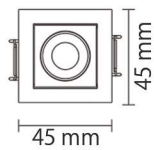

Dimensions

39x39

62x37

Beam Angle

Color Temperature

TITUS

- by AXOM LIGHTS

AX.DRW.64852

Mounting

Recessed Ceiling

Reflector Finishes

Finishes

○ White ● Black

Product Data

Technical Region: 220V-240V/50Hz-60Hz
 LED Chip: Osram
 Wattage: 3W/LED
 Luminaire Efficiency: 95lm/W
 Colour deviation: <3 SDCM
 Lumen maintenance: L80/B10≤50000h
 LED failure rate: 0.1%≤50000h
 Energy efficiency class : A+
 Color Rendering Index: >90
 Power Factor: 0.9
 Ingress protection code : IP20
 Mech. impact protection code : IK02