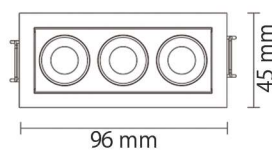

Dimensions

39x39

62x37

Beam Angle

Color Temperature

TITUS

- by AXOM LIGHTS

AX.DRW.64852

Mounting

Recessed Ceiling

Reflector Finishes

Finishes

○ White ● Black

Product Data

Technical Region: 220V-240V/50Hz-60Hz
 LED Chip: Osram
 Wattage: 3W/LED
 Luminaire Efficiency: 95lm/W
 Colour deviation: <3 SDCM
 Lumen maintenance: L80/B10≤50000h
 LED failure rate: 0.1%≤50000h
 Energy efficiency class : A+
 Color Rendering Index: >90
 Power Factor: 0.9
 Ingress protection code : IP20
 Mech. impact protection code : IK02