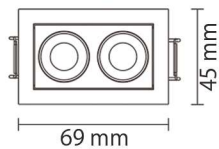

Dimensions

39x39

62x37

Beam Angle

Color Temperature

TITUS

- by AXOM LIGHTS

AX.DRW.64852

Mounting

Recessed Ceiling

Reflector Finishes

Finishes

○ White ● Black

Product Data

Technical Region: 220V-240V/50Hz-60Hz
 LED Chip: Osram
 Wattage: 3W/LED
 Luminaire Efficiency: 95lm/W
 Colour deviation: <3 SDCM
 Lumen maintenance: L80/B10≤50000h
 LED failure rate: 0.1%≤50000h
 Energy efficiency class : A+
 Color Rendering Index: >90
 Power Factor: 0.9
 Ingress protection code : IP20
 Mech. impact protection code : IK02