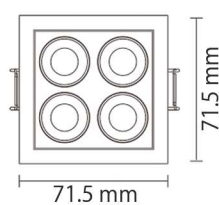

Dimensions

39x39

62x37

Beam Angle

Color Temperature

TITUS

- by AXOM LIGHTS

AX.DRW.64852

Mounting

Recessed Ceiling

Reflector Finishes

Finishes

○ White ● Black

Product Data

Technical Region: 220V-240V/50Hz-60Hz
 LED Chip: Osram
 Wattage: 3W/LED
 Luminaire Efficiency: 95lm/W
 Colour deviation: <3 SDCM
 Lumen maintenance: L80/B10≤50000h
 LED failure rate: 0.1%≤50000h
 Energy efficiency class : A+
 Color Rendering Index: >90
 Power Factor: 0.9
 Ingress protection code : IP20
 Mech. impact protection code : IK02