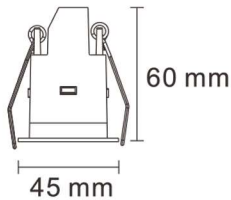

Dimensions

39x39

62x37

Beam Angle

Color Temperature

TITUS

- by AXOM LIGHTS

AX.DRW.64852

Mounting

Recessed Ceiling

Reflector Finishes

Finishes

○ White ● Black

Product Data

Technical Region: 220V-240V/50Hz-60Hz
 LED Chip: Osram
 Wattage: 3W/LED
 Luminaire Efficiency: 95lm/W
 Colour deviation: <3 SDCM
 Lumen maintenance: L80/B10≤50000h
 LED failure rate: 0.1%≤50000h
 Energy efficiency class : A+
 Color Rendering Index: >90
 Power Factor: 0.9
 Ingress protection code : IP20
 Mech. impact protection code : IK02